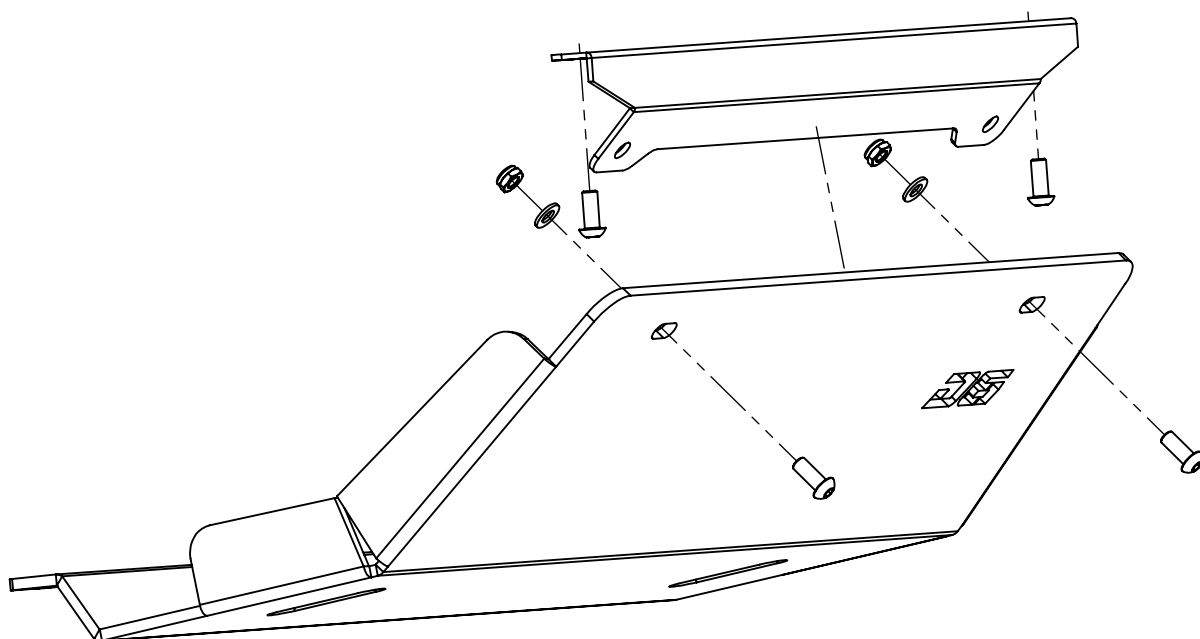

MTPT107

RADIATOR PROTECTION ALUMINUM
MITSUBISHI L200 TRITON

www.d6-4x4.com

MADE IN EUROPE